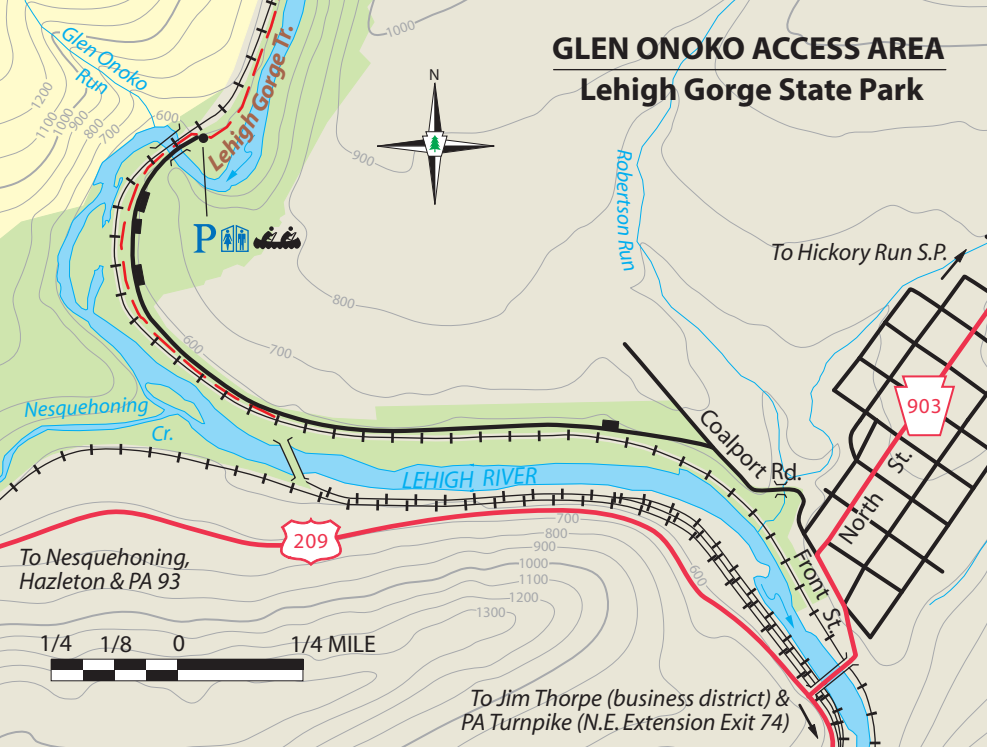

GLEN ONOKO ACCESS AREA

Lehigh Gorge State Park

To Nesquehoning,
Hazleton & PA 93

To Hickory Run S.P.

To Jim Thorpe (business district) &
PA Turnpike (N.E. Extension Exit 74)

1/4 1/8 0 1/4 MILE