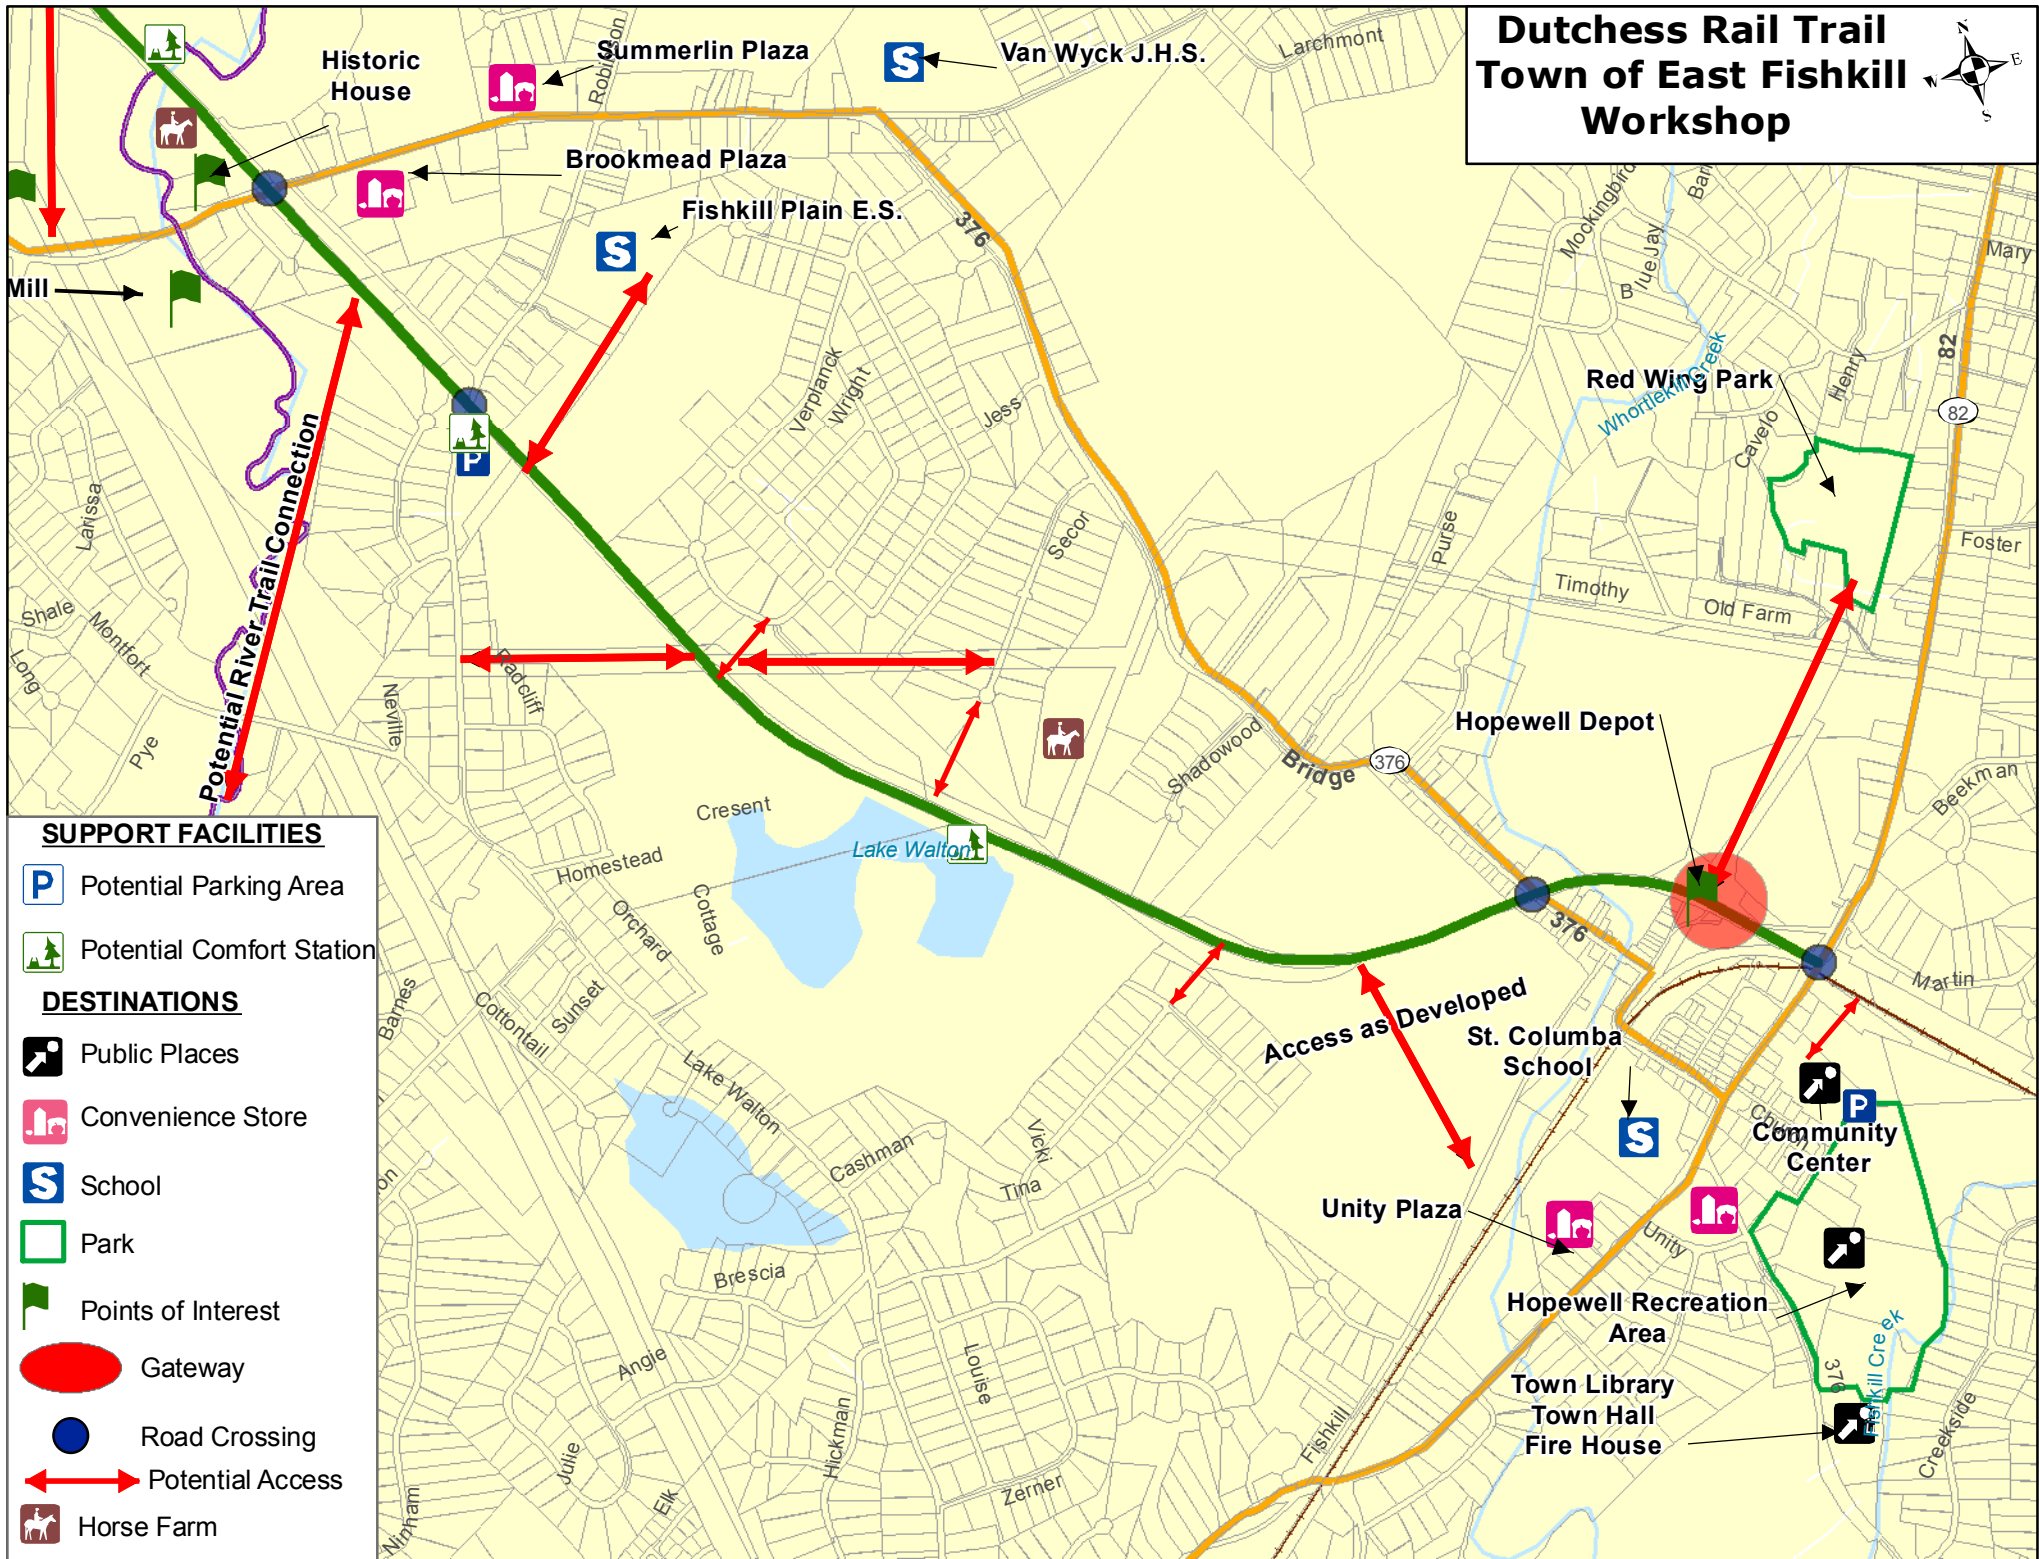

# Dutchess Rail Trail Town of East Fishkill Workshop

- SUPPORT FACILITIES**
- Potential Parking Area
  - Potential Comfort Station
- DESTINATIONS**
- Public Places
  - Convenience Store
  - School
  - Park
  - Points of Interest
  - Gateway
  - Road Crossing
  - Potential Access
  - Horse Farm